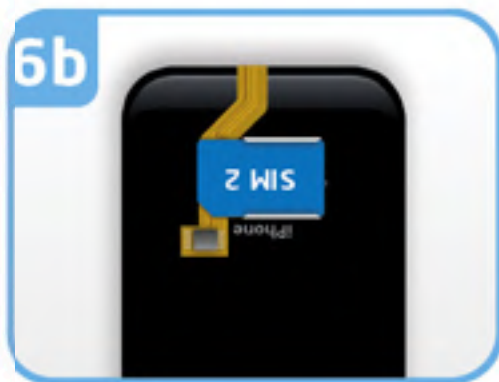

MAGICSIM ELITE IPHONE 3G/3GS / NO CUT B

INSTALLATION GUIDE

- 1 Take the MAGICSIM adapter and your SIM cards.
- 2 Insert a standard sized SIM card into the SIM 2 position of the MAGICSIM adapter.
- 3 Insert standard SIM card into your phone's SIM tray on top of the SIM 1 position of the MAGICSIM adapter, then fold over the MAGICSIM adapter.
- 4a Insert the phone's SIM tray into the phone ensuring the SIM and adapter are sitting in the tray correctly.
- 4b
- 5 Fold the SIM 2 part of the MAGICSIM adapter around the back of the phone.
- 6 Place your protective case on to the phone to secure the MAGICSIM adapter.
- 7 SETUP> PHONE> SIM> APPLICATION on all iPhones.
- 8 The STK menu can be used to switch SIMS, select your Dual SIM mode, set your switching Autotimer, and manage all things Dual SIM-related on your phone.

STK MENU

SIM-1:

Selects SIM 1 as your active SIM.

SIM-2:

Selects SIM 2 as your active SIM.

Hide (not recommended):

Bypass your usual answerphone message so your inactive SIM greets all calls with: "the number you have dialed is not connected".

LANGUAGE:

Select the Dual SIM menu language. You can choose between English, German, Italian Spanish, Turkish and Russian.

DUAL MODE (007 mode):

In '007 mode' you can switch SIMs simply by dialing '001' (for SIM 1) or '002' (for SIM 2) on your phone. This option causes the STK menu to temporarily disappear - to retrieve the STK menu and exit '007 mode' dial '007' on your phone.