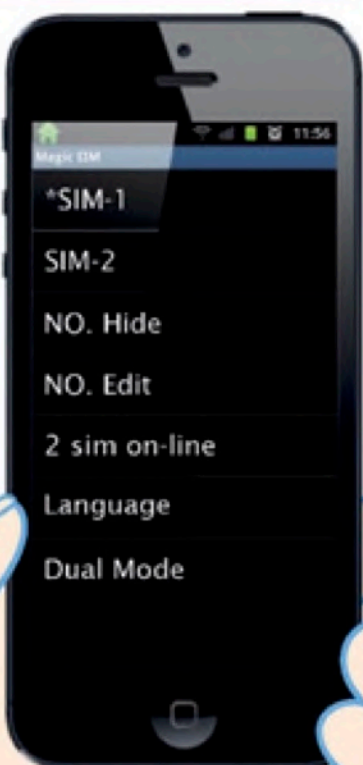

MAGICSIM ELITE IPHONE 3G/3GS / NO CUT B

INSTALLATION GUIDE

- 1 Take the MAGICSIM adapter and your SIM cards.
- 2 Insert a standard sized SIM card into the SIM 2 position of the MAGICSIM adapter.
- 3 Insert standard SIM card into your phone's SIM tray on top of the SIM 1 position of the MAGICSIM adapter, then fold over the MAGICSIM adapter.
- 4a Insert the phone's SIM tray into the phone ensuring the SIM and adapter are sitting in the tray correctly.
- 4b
- 5 Fold the SIM 2 part of the MAGICSIM adapter around the back of the phone.
- 6 Place your protective case on to the phone to secure the MAGICSIM adapter.
- 7 SETUP> PHONE> SIM> APPLICATION on all iPhones.
- 8 The STK menu can be used to switch SIMS, select your Dual SIM mode, set your switching Autotimer, and manage all things Dual SIM-related on your phone.

STK MENU

SIM-1:

Selects SIM 1 as your active SIM.

SIM-2:

Selects SIM 2 as your active SIM.

Hide (not recommended):

Bypass your usual answerphone message so your inactive SIM greets all calls with: "the number you have dialed is not connected".

NO. Edit:

Renames SIM 1 and SIM 2 as numbers of your choice. Your phone will indicate which number is currently active on the home screen.

2 SIMs ON-LINE (autotimer):

Programs the adapter to autoswitch SIMs at a timed interval. Simply set the amount of time each SIM to be active: e.g. SIM 1 - 30, SIM 2 - 10 sets SIM 1 as active for 30 mins before swapping to SIM 2 for 10 mins. The minimum time we recommend settings each SIM for is 10 mins.

LANGUAGE:

Select the Dual SIM menu language. You can choose between English, German, Italian Spanish, Turkish and Russian.

DUAL MODE (007 mode):

In '007 mode' you can switch SIMs simply by dialing '001' (for SIM 1) or '002' (for SIM 2) on your phone. This option causes the STK menu to temporarily disappear - to retrieve the STK menu and exit '007 mode' dial '007' on your phone.