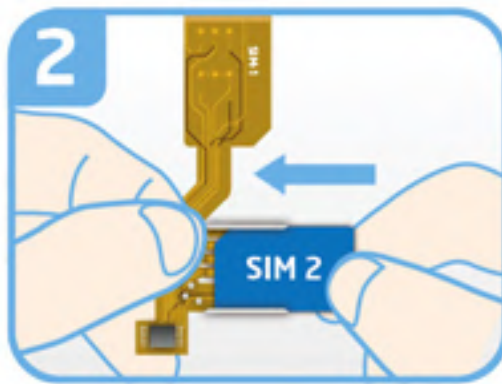

MAGICSIM ELITE IPHONE 3G/3GS / NO CUT B

INSTALLATION GUIDE

- 1 Take the MAGICSIM adapter and your SIM cards.
- 2 Insert a standard sized SIM card into the SIM 2 position of the MAGICSIM adapter.
- 3 Insert standard SIM card into your phone's SIM tray on top of the SIM 1 position of the MAGICSIM adapter, then fold over the MAGICSIM adapter.
- 4a Insert the phone's SIM tray into the phone ensuring the SIM and adapter are sitting in the tray correctly.
- 4b
- 5 Fold the SIM 2 part of the MAGICSIM adapter around the back of the phone.
- 6 Place your protective case on to the phone to secure the MAGICSIM adapter.
- 7 SETUP> PHONE> SIM> APPLICATION on all iPhones.
- 8 The STK menu can be used to switch SIMS, select your Dual SIM mode, set your switching Autotimer, and manage all things Dual SIM-related on your phone.

STK MENU

SIM-1:

Selects SIM 1 as your active SIM.

SIM-2:

Selects SIM 2 as your active SIM.

Hide (not recommended):

Bypass your usual answerphone message so your inactive SIM greets all calls with: "the number you have dialed is not connected".

LANGUAGE:

Select the Dual SIM menu language. You can choose between English, German, Italian Spanish, Turkish and Russian.

DUAL MODE (007 mode):

In '007 mode' you can switch SIMs simply by dialing '001' (for SIM 1) or '002' (for SIM 2) on your phone. This option causes the STK menu to temporarily disappear - to retrieve the STK menu and exit '007 mode' dial '007' on your phone.