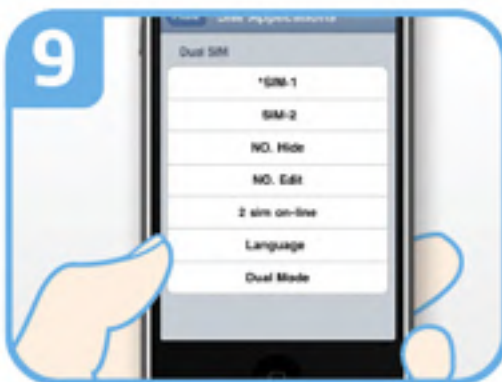

MAGICSIM ELITE IPHONE 3G/3GS / NO CUT B

INSTALLATION GUIDE

- 1 Take the MAGICSIM adapter and your SIM cards.
- 2 Insert a standard sized SIM card into the SIM 2 position of the MAGICSIM adapter.
- 3 Insert standard SIM card into your phone's SIM tray on top of the SIM 1 position of the MAGICSIM adapter, then fold over the MAGICSIM adapter.
- 4a Insert the phone's SIM tray into the phone ensuring the SIM and adapter are sitting in the tray correctly.
- 4b
- 5 Fold the SIM 2 part of the MAGICSIM adapter around the back of the phone.
- 6 Place your protective case on to the phone to secure the MAGICSIM adapter.
- 7 SETUP> PHONE> SIM> APPLICATION on all iPhones.
- 8 The STK menu can be used to switch SIMS, select your Dual SIM mode, set your switching Autotimer, and manage all things Dual SIM-related on your phone.

STK MENU

SIM-1:

Selects SIM 1 as your active SIM.

SIM-2:

Selects SIM 2 as your active SIM.

Hide (not recommended):

Bypass your usual answerphone message so your inactive SIM greets all calls with: "the number you have dialed is not connected".

NO. Edit:

Renames SIM 1 and SIM 2 as numbers of your choice. Your phone will indicate which number is currently active on the home screen.

2 SIMs ON-LINE (autotimer):

Programs the adapter to autoswitch SIMs at a timed interval. Simply set the amount of time each SIM to be active: e.g. SIM 1 - 30, SIM 2 - 10 sets SIM 1 as active for 30 mins before swapping to SIM 2 for 10 mins. The minimum time we recommend settings each SIM for is 10 mins.

LANGUAGE:

Select the Dual SIM menu language. You can choose between English, German, Italian Spanish, Turkish and Russian.

DUAL MODE (007 mode):

In '007 mode' you can switch SIMs simply by dialing '001' (for SIM 1) or '002' (for SIM 2) on your phone. This option causes the STK menu to temporarily disappear - to retrieve the STK menu and exit '007 mode' dial '007' on your phone.