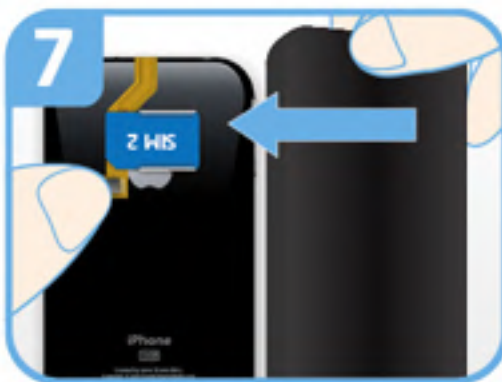

MAGICSIM ELITE IPHONE 3G/3GS / NO CUT B

INSTALLATION GUIDE

- 1 Take the MAGICSIM adapter and your SIM cards.
- 2 Insert a standard sized SIM card into the SIM 2 position of the MAGICSIM adapter.
- 3 Insert standard SIM card into your phone's SIM tray on top of the SIM 1 position of the MAGICSIM adapter, then fold over the MAGICSIM adapter.
- 4a Insert the phone's SIM tray into the phone ensuring the SIM and adapter are sitting in the tray correctly.
- 4b
- 5 Fold the SIM 2 part of the MAGICSIM adapter around the back of the phone.
- 6 Place your protective case on to the phone to secure the MAGICSIM adapter.
- 7 SETUP> PHONE> SIM> APPLICATION on all iPhones.
- 8 The STK menu can be used to switch SIMS, select your Dual SIM mode, set your switching Autotimer, and manage all things Dual SIM-related on your phone.

STK MENU

SIM-1:

Selects SIM 1 as your active SIM.

SIM-2:

Selects SIM 2 as your active SIM.

Hide (not recommended):

Bypass your usual answerphone message so your inactive SIM greets all calls with: "the number you have dialed is not connected".

NO. Edit:

Renames SIM 1 and SIM 2 as numbers of your choice. Your phone will indicate which number is currently active on the home screen.

2 SIMs ON-LINE (autotimer):

Programs the adapter to autoswitch SIMs at a timed interval. Simply set the amount of time each SIM to be active: e.g. SIM 1 - 30, SIM 2 - 10 sets SIM 1 as active for 30 mins before swapping to SIM 2 for 10 mins. The minimum time we recommend settings each SIM for is 10 mins.