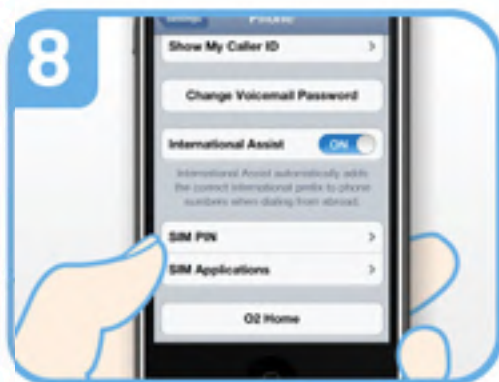

MAGICSIM ELITE IPHONE 3G/3GS / NO CUT B

INSTALLATION GUIDE

- 1 Take the MAGICSIM adapter and your SIM cards.
- 2 Insert a standard sized SIM card into the SIM 2 position of the MAGICSIM adapter.
- 3 Insert standard SIM card into your phone's SIM tray on top of the SIM 1 position of the MAGICSIM adapter, then fold over the MAGICSIM adapter.
- 4a Insert the phone's SIM tray into the phone ensuring the SIM and adapter are sitting in the tray correctly.
- 4b
- 5 Fold the SIM 2 part of the MAGICSIM adapter around the back of the phone.
- 6 Place your protective case on to the phone to secure the MAGICSIM adapter.
- 7 SETUP> PHONE> SIM> APPLICATION on all iPhones.
- 8 The STK menu can be used to switch SIMS, select your Dual SIM mode, set your switching Autotimer, and manage all things Dual SIM-related on your phone.

STK MENU

SIM-1:

Selects SIM 1 as your active SIM.

SIM-2:

Selects SIM 2 as your active SIM.

Hide (not recommended):

Bypass your usual answerphone message so your inactive SIM greets all calls with: "the number you have dialed is not connected".

NO. Edit:

Renames SIM 1 and SIM 2 as numbers of your choice. Your phone will indicate which number is currently active on the home screen.

2 SIMs ON-LINE (autotimer):

Programs the adapter to autoswitch SIMs at a timed interval. Simply set the amount of time each SIM to be active: e.g. SIM 1 - 30, SIM 2 - 10 sets SIM 1 as active for 30 mins before swapping to SIM 2 for 10 mins. The minimum time we recommend settings each SIM for is 10 mins.

LANGUAGE:

Select the Dual SIM menu language. You can choose between English, German, Italian Spanish, Turkish and Russian.

DUAL MODE (007 mode):

In '007 mode' you can switch SIMs simply by dialing '001' (for SIM 1) or '002' (for SIM 2) on your phone. This option causes the STK menu to temporarily disappear - to retrieve the STK menu and exit '007 mode' dial '007' on your phone.