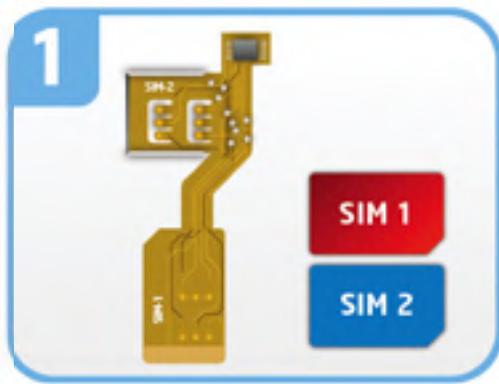

MAGICSIM ELITE IPHONE 3G/3GS / NO CUT B

INSTALLATION GUIDE

- 1 Take the MAGICSIM adapter and your SIM cards.
- 2 Insert a standard sized SIM card into the SIM 2 position of the MAGICSIM adapter.
- 3 Insert standard SIM card into your phone's SIM tray on top of the SIM 1 position of the MAGICSIM adapter, then fold over the MAGICSIM adapter.
- 4a Insert the phone's SIM tray into the phone ensuring the SIM and adapter are sitting in the tray correctly.
- 4b
- 5 Fold the SIM 2 part of the MAGICSIM adapter around the back of the phone.
- 6 Place your protective case on to the phone to secure the MAGICSIM adapter.
- 7 SETUP> PHONE> SIM> APPLICATION on all iPhones.
- 8 The STK menu can be used to switch SIMS, select your Dual SIM mode, set your switching Autotimer, and manage all things Dual SIM-related on your phone.

STK MENU

SIM-1:

Selects SIM 1 as your active SIM.

SIM-2:

Selects SIM 2 as your active SIM.

Hide (not recommended):

Bypass your usual answerphone message so your inactive SIM greets all calls with: "the number you have dialed is not connected".

NO. Edit:

Renames SIM 1 and SIM 2 as numbers of your choice. Your phone will indicate which number is currently active on the home screen.

2 SIMs ON-LINE (autotimer):

Programs the adapter to autoswitch SIMs at a timed interval. Simply set the amount of time each SIM to be active: e.g. SIM 1 - 30, SIM 2 - 10 sets SIM 1 as active for 30 mins before swapping to SIM 2 for 10 mins. The minimum time we recommend settings each SIM for is 10 mins.

LANGUAGE:

Select the Dual SIM menu language. You can choose between English, German, Italian Spanish, Turkish and Russian.

DUAL MODE (007 mode):

In '007 mode' you can switch SIMs simply by dialing '001' (for SIM 1) or '002' (for SIM 2) on your phone. This option causes the STK menu to temporarily disappear - to retrieve the STK menu and exit '007 mode' dial '007' on your phone.